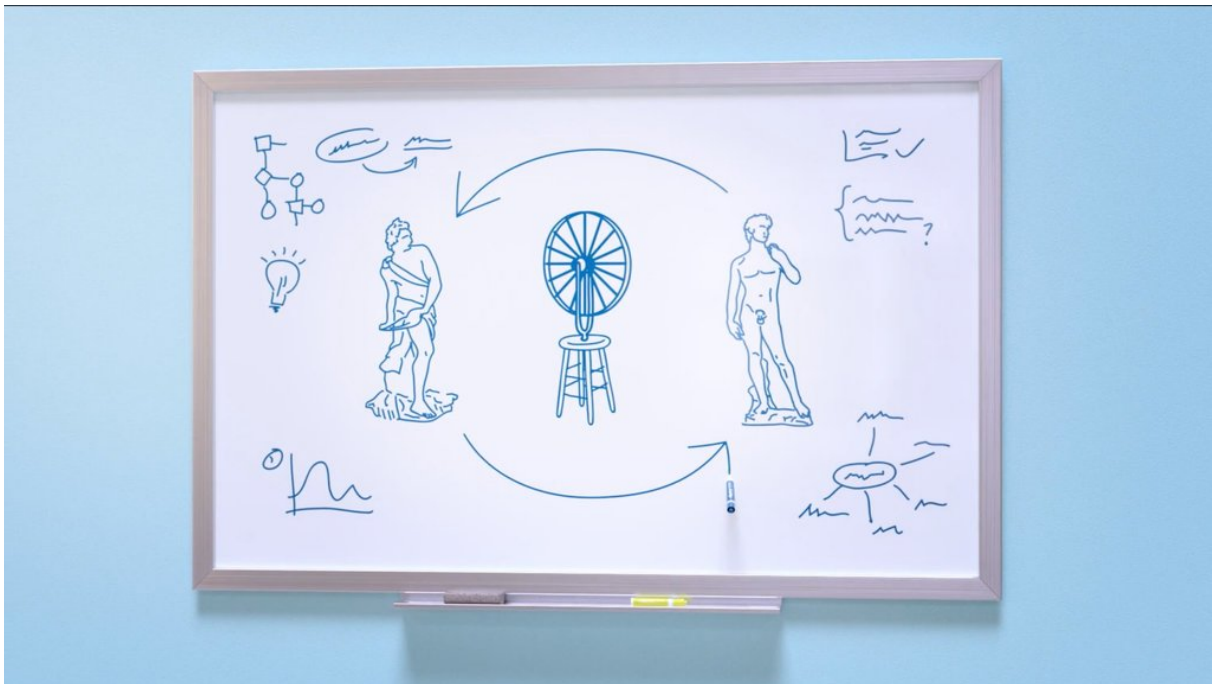

**Darren Bader**  
17 × 17 × 2 1/2 inches (43.18 × 43.18 × 6.35 cm)

**Darren Bader**

Bea Arthur's reading glasses and/with Sylvia Miles's book with/and Robert Mitchum's book and/with Margot Kidder's book with/and Ellen Burstyn's book and/with Rock Hudson's alimony check with/and Rock Hudson's gas card  
Dimensions variable

*FPF #8, 2018*

Silver gelatin photograph

8 1/4 x 35 x 3 1/8 inches (20.96 x 88.90 x 7.94 cm)

**Liz Deschenes**

*Stereograph #32, 2019*

Silver toned photogram mounted on Dibond

Two parts, each: 84 x 5 inches (213.36 x 12.70 cm)

Overall: 84 x 7 x 4 7/8 inches (213.36 x 17.78 x 12.38 cm)

**Tony Feher**

*Untitled, 2007*

20 plastic bottles with white screw caps, colored water with trace amount of isopropyl alcohol and twine

Dimensions variable

**Tony Feher**

*Seep*, 2005

24 plastic bottles with blue screw caps, water with trace amount of isopropyl alcohol and cotton venetian blind cord

Dimensions variable

Cluster of bottles approximately: 20 × 16 × 16 inches (50.80 × 40.64 × 40.64 cm)